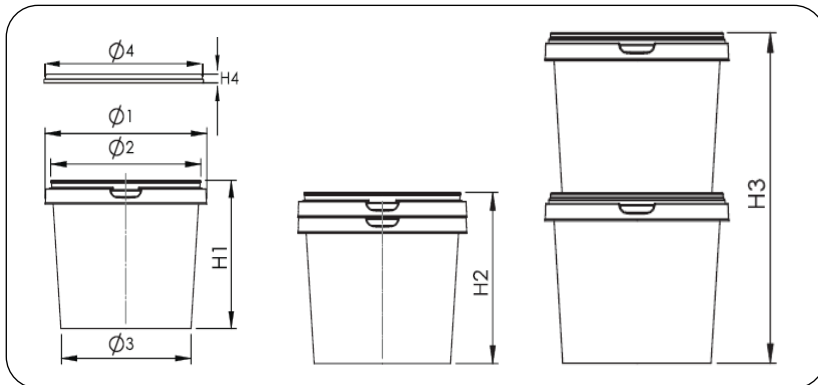

## Technical Data Sheet

13 L	EVA 130 <sup>®</sup>	
Specifications	Bucket Eva 130	Lid Eva 130
Volume to Rim	14 L	.....
Volume to Lid	13 L	.....
Material	Co-polymer PP	Co-polymer PP
Weight	397 gr	145 gr
Outer Diameters	Ø1 283 mm	Ø4 277 mm
	Ø3 230 mm	.....
Inner Diameters	Ø2 242 mm	.....
Height	H1 255 mm	H4 18.5 mm
	Stacking Height, 2 Filled buckets	H3 495 mm
Stacking Height, 2 Empty buckets	H2 285 mm	.....
Printing measurements, silk screen	.....	.....
Printing measurements, offset	.....	.....
Printing measurements, IML	.....	.....
Jumbo car load for local market	2,784	
Full Load 40" HQ Container (Sea)	18,560	
Full Load Truck (Land Shipping)	20,880	
Handle	Steel : ... / Plastic : 24 gr	

**TOLERANCES:**

- Weight and Volume  $\pm 5\%$ . Measurements  $\pm 2\text{mm}$ .
- Technical data given for guidance only and is subject to change. Other Data on request.